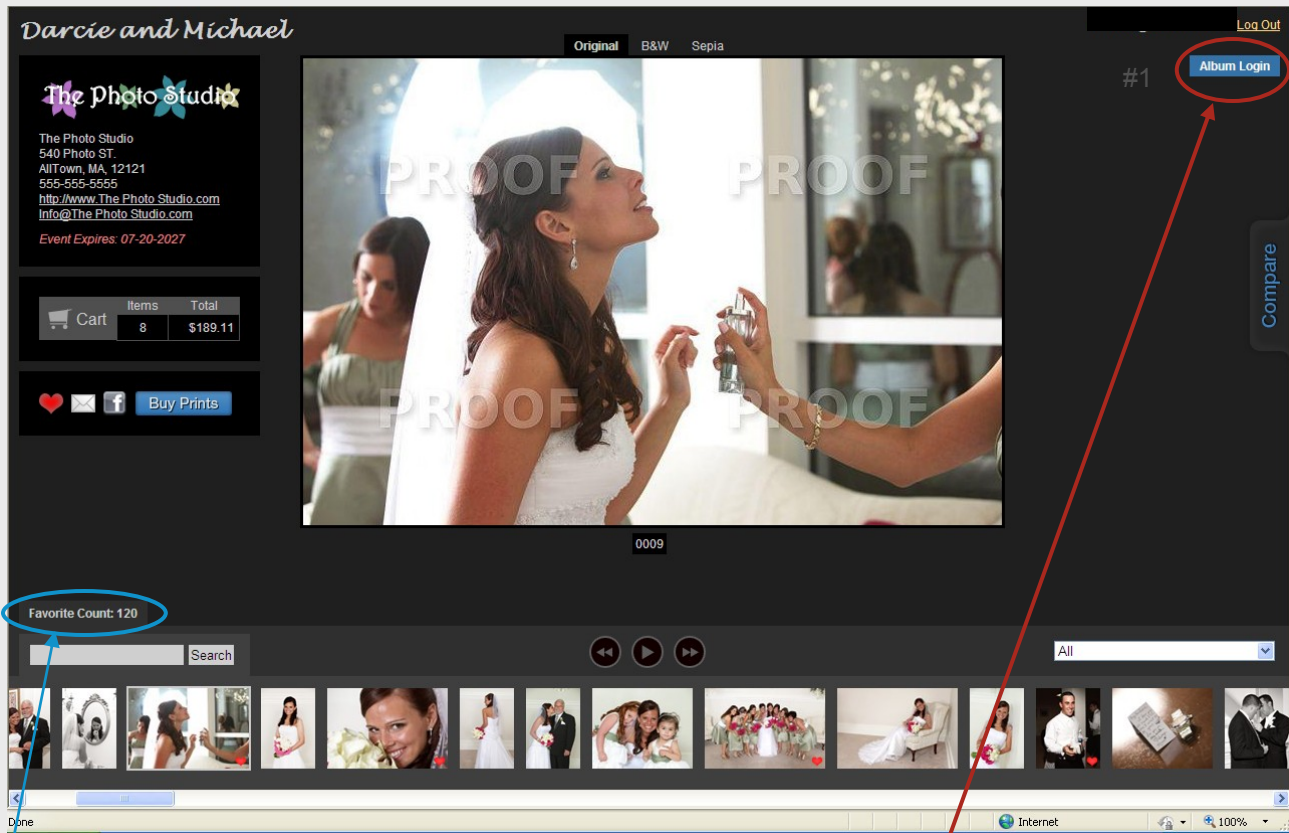

Submitting Favorites for an Album

The total number of favorites you have selected is displayed here!

#2

Album Password

Log In

1 Click on the Album Login Button

2 Enter your Album Password & Click on the Login button.
Note: Please be sure you answer any additional questions displayed after logging into your Album setup.

Just a Couple of More Clicks & You're Done!
Please be sure you answer any additional questions displayed after logging into your Album Favorite's Setup; then Click Submit and you're done!